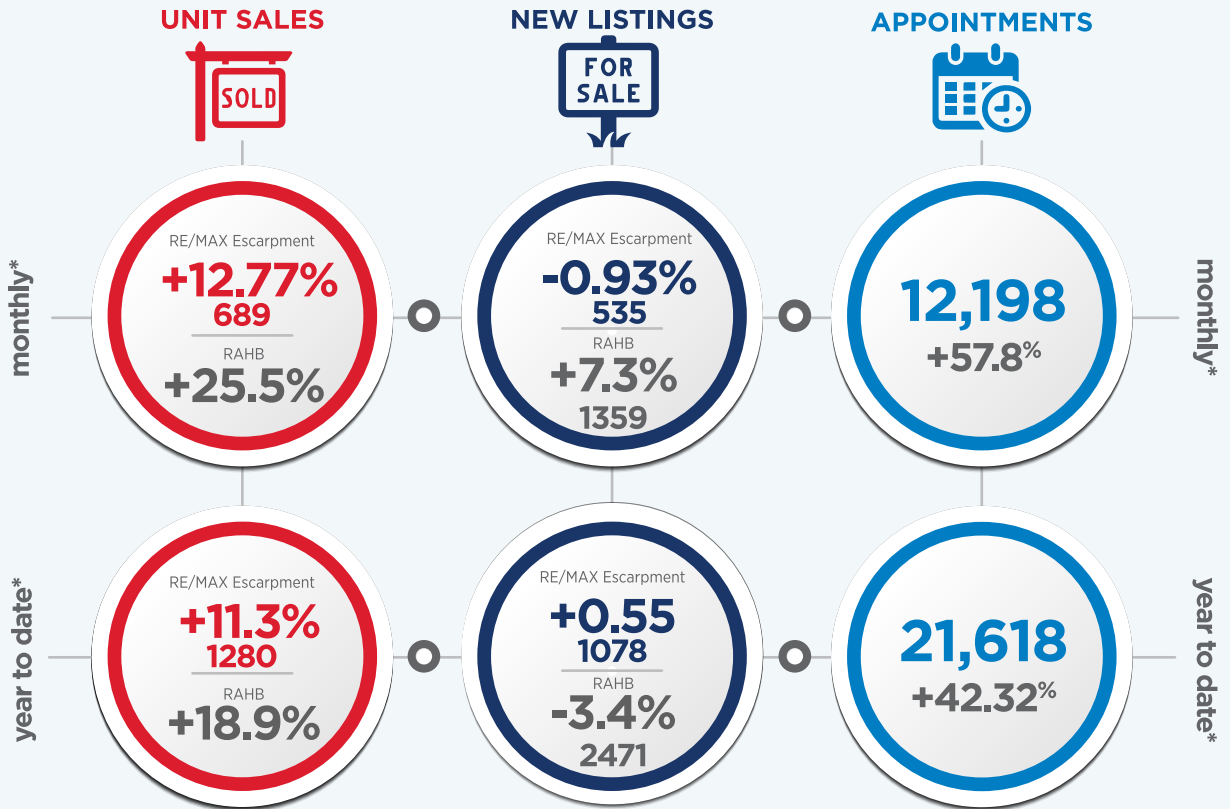

OUTPERFORMING THE INDUSTRY

RAHB = REALTORS Association of Hamilton - Burlington

RE/MAX ESCARPMENT
REALTY INC., BROKERAGE
INDEPENDENTLY OWNED & OPERATED

*When compared to the same month or year to date in the previous calendar year. Based on RE/MAX Escarpment Internal Data and RAHB Statistics.