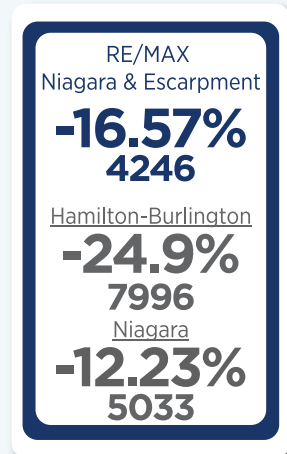

year to date*