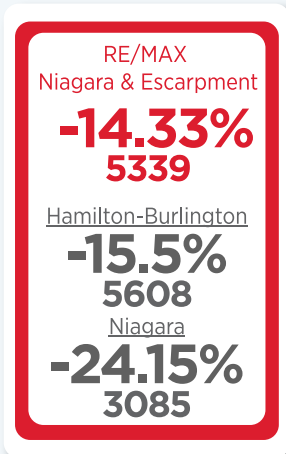

year to date*